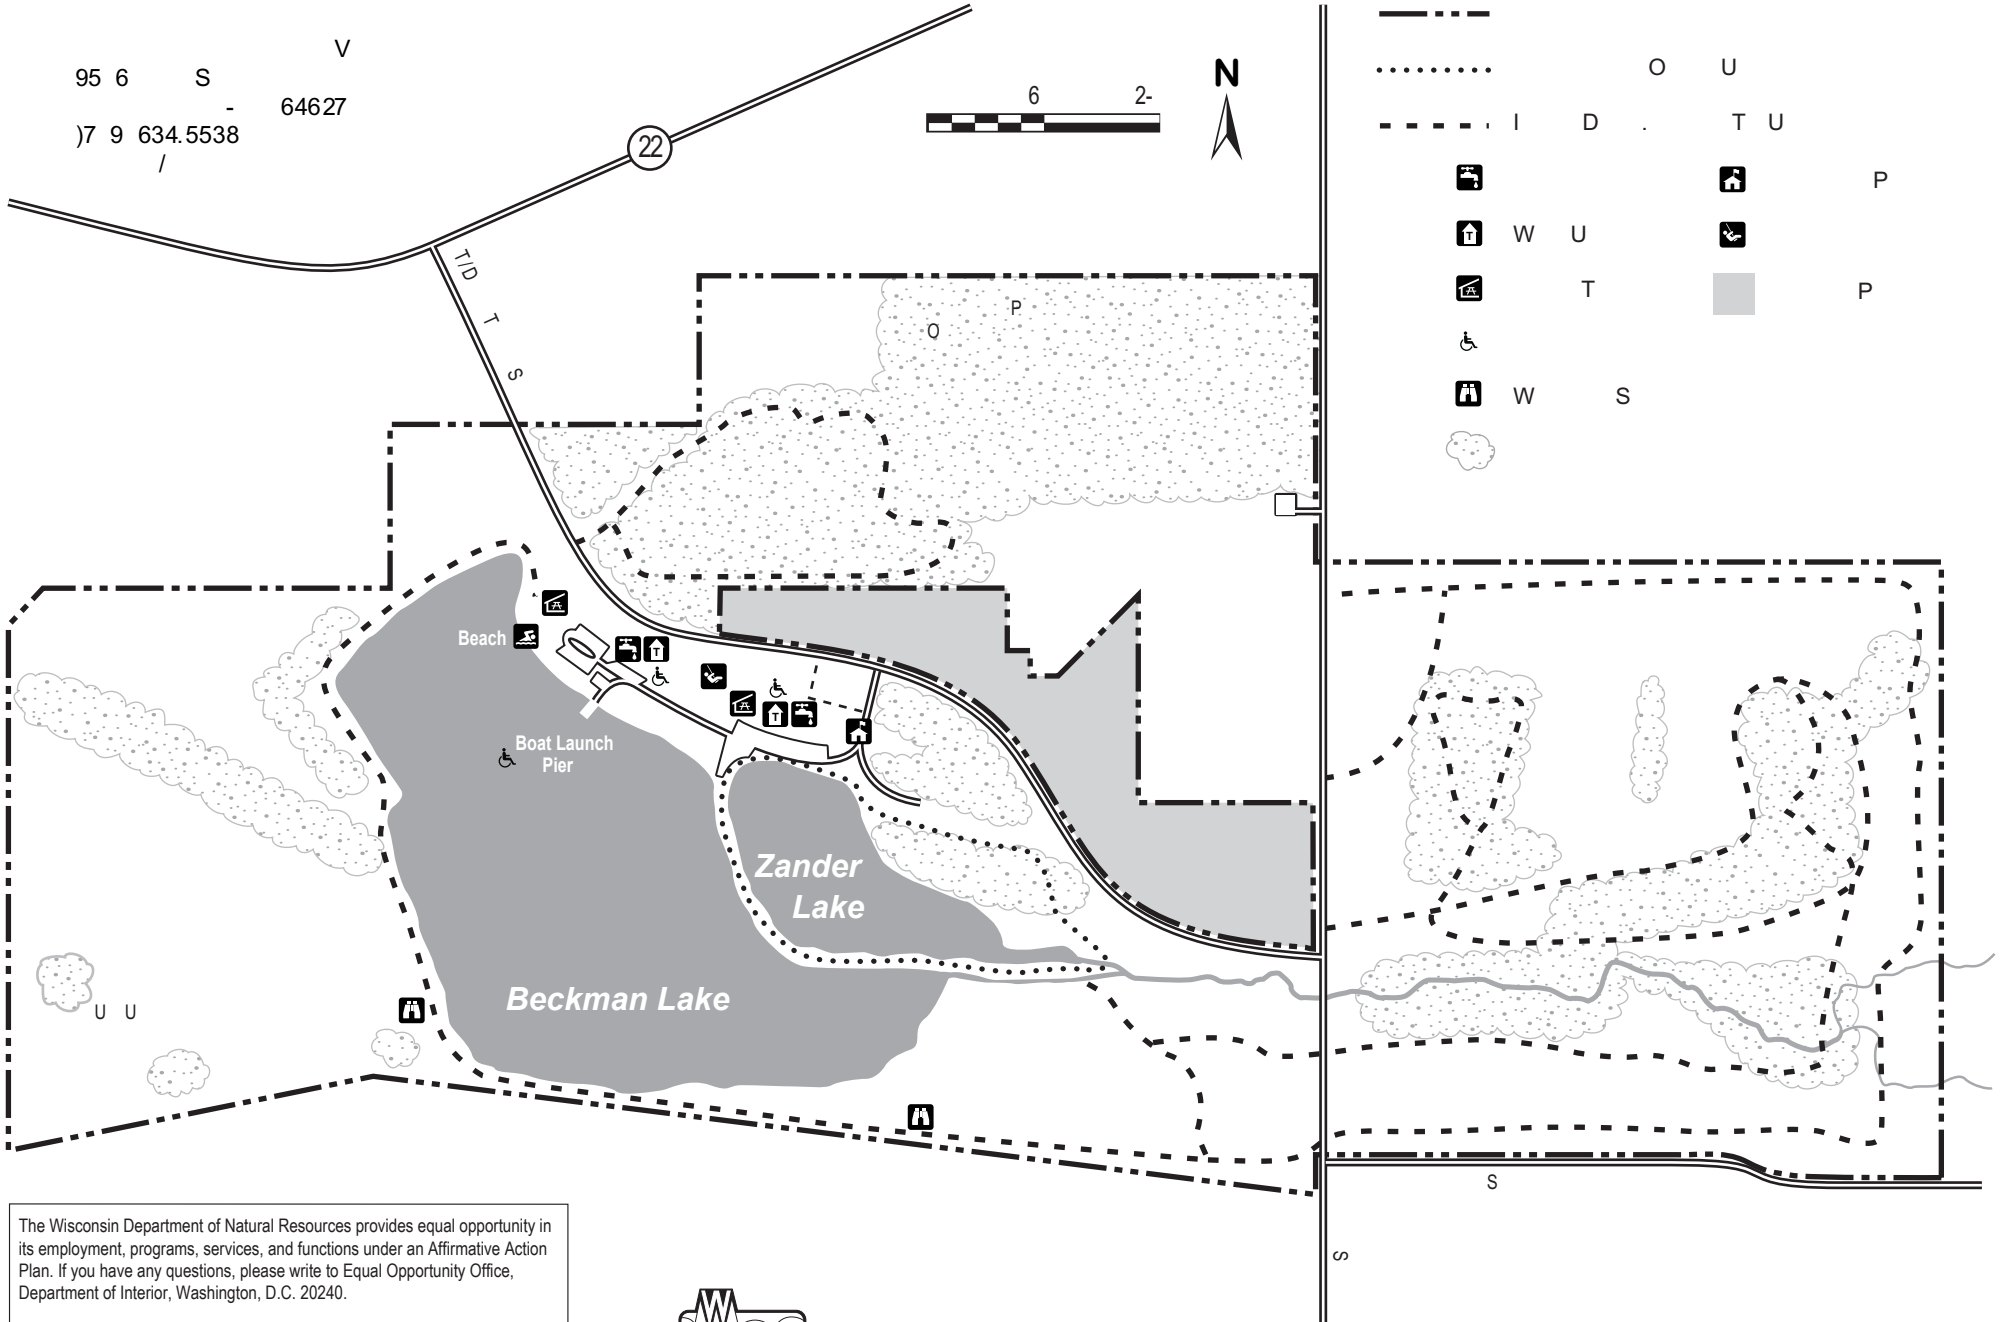

# Cadiz Springs State Recreation Area Property Map

95 6 S V  
- 64627  
)7 9 634.5538  
/

## Legend

- (solid line)
- (dotted line)
- - - - - (dashed line)
- · - · - (dash-dot line)
- 🚻 (restroom icon)
- 🏠 (picnic table icon)
- ♿ (wheelchair icon)
- 🚰 (water tap icon)
- 👤 (person icon)
- ☁️ (cloud icon)
- O (circle)
- U (square)
- I (square)
- D (square)
- T (square)
- U (square)
- P (square)
- W (square)
- U (square)
- T (square)
- W (square)
- S (square)
- P (square)